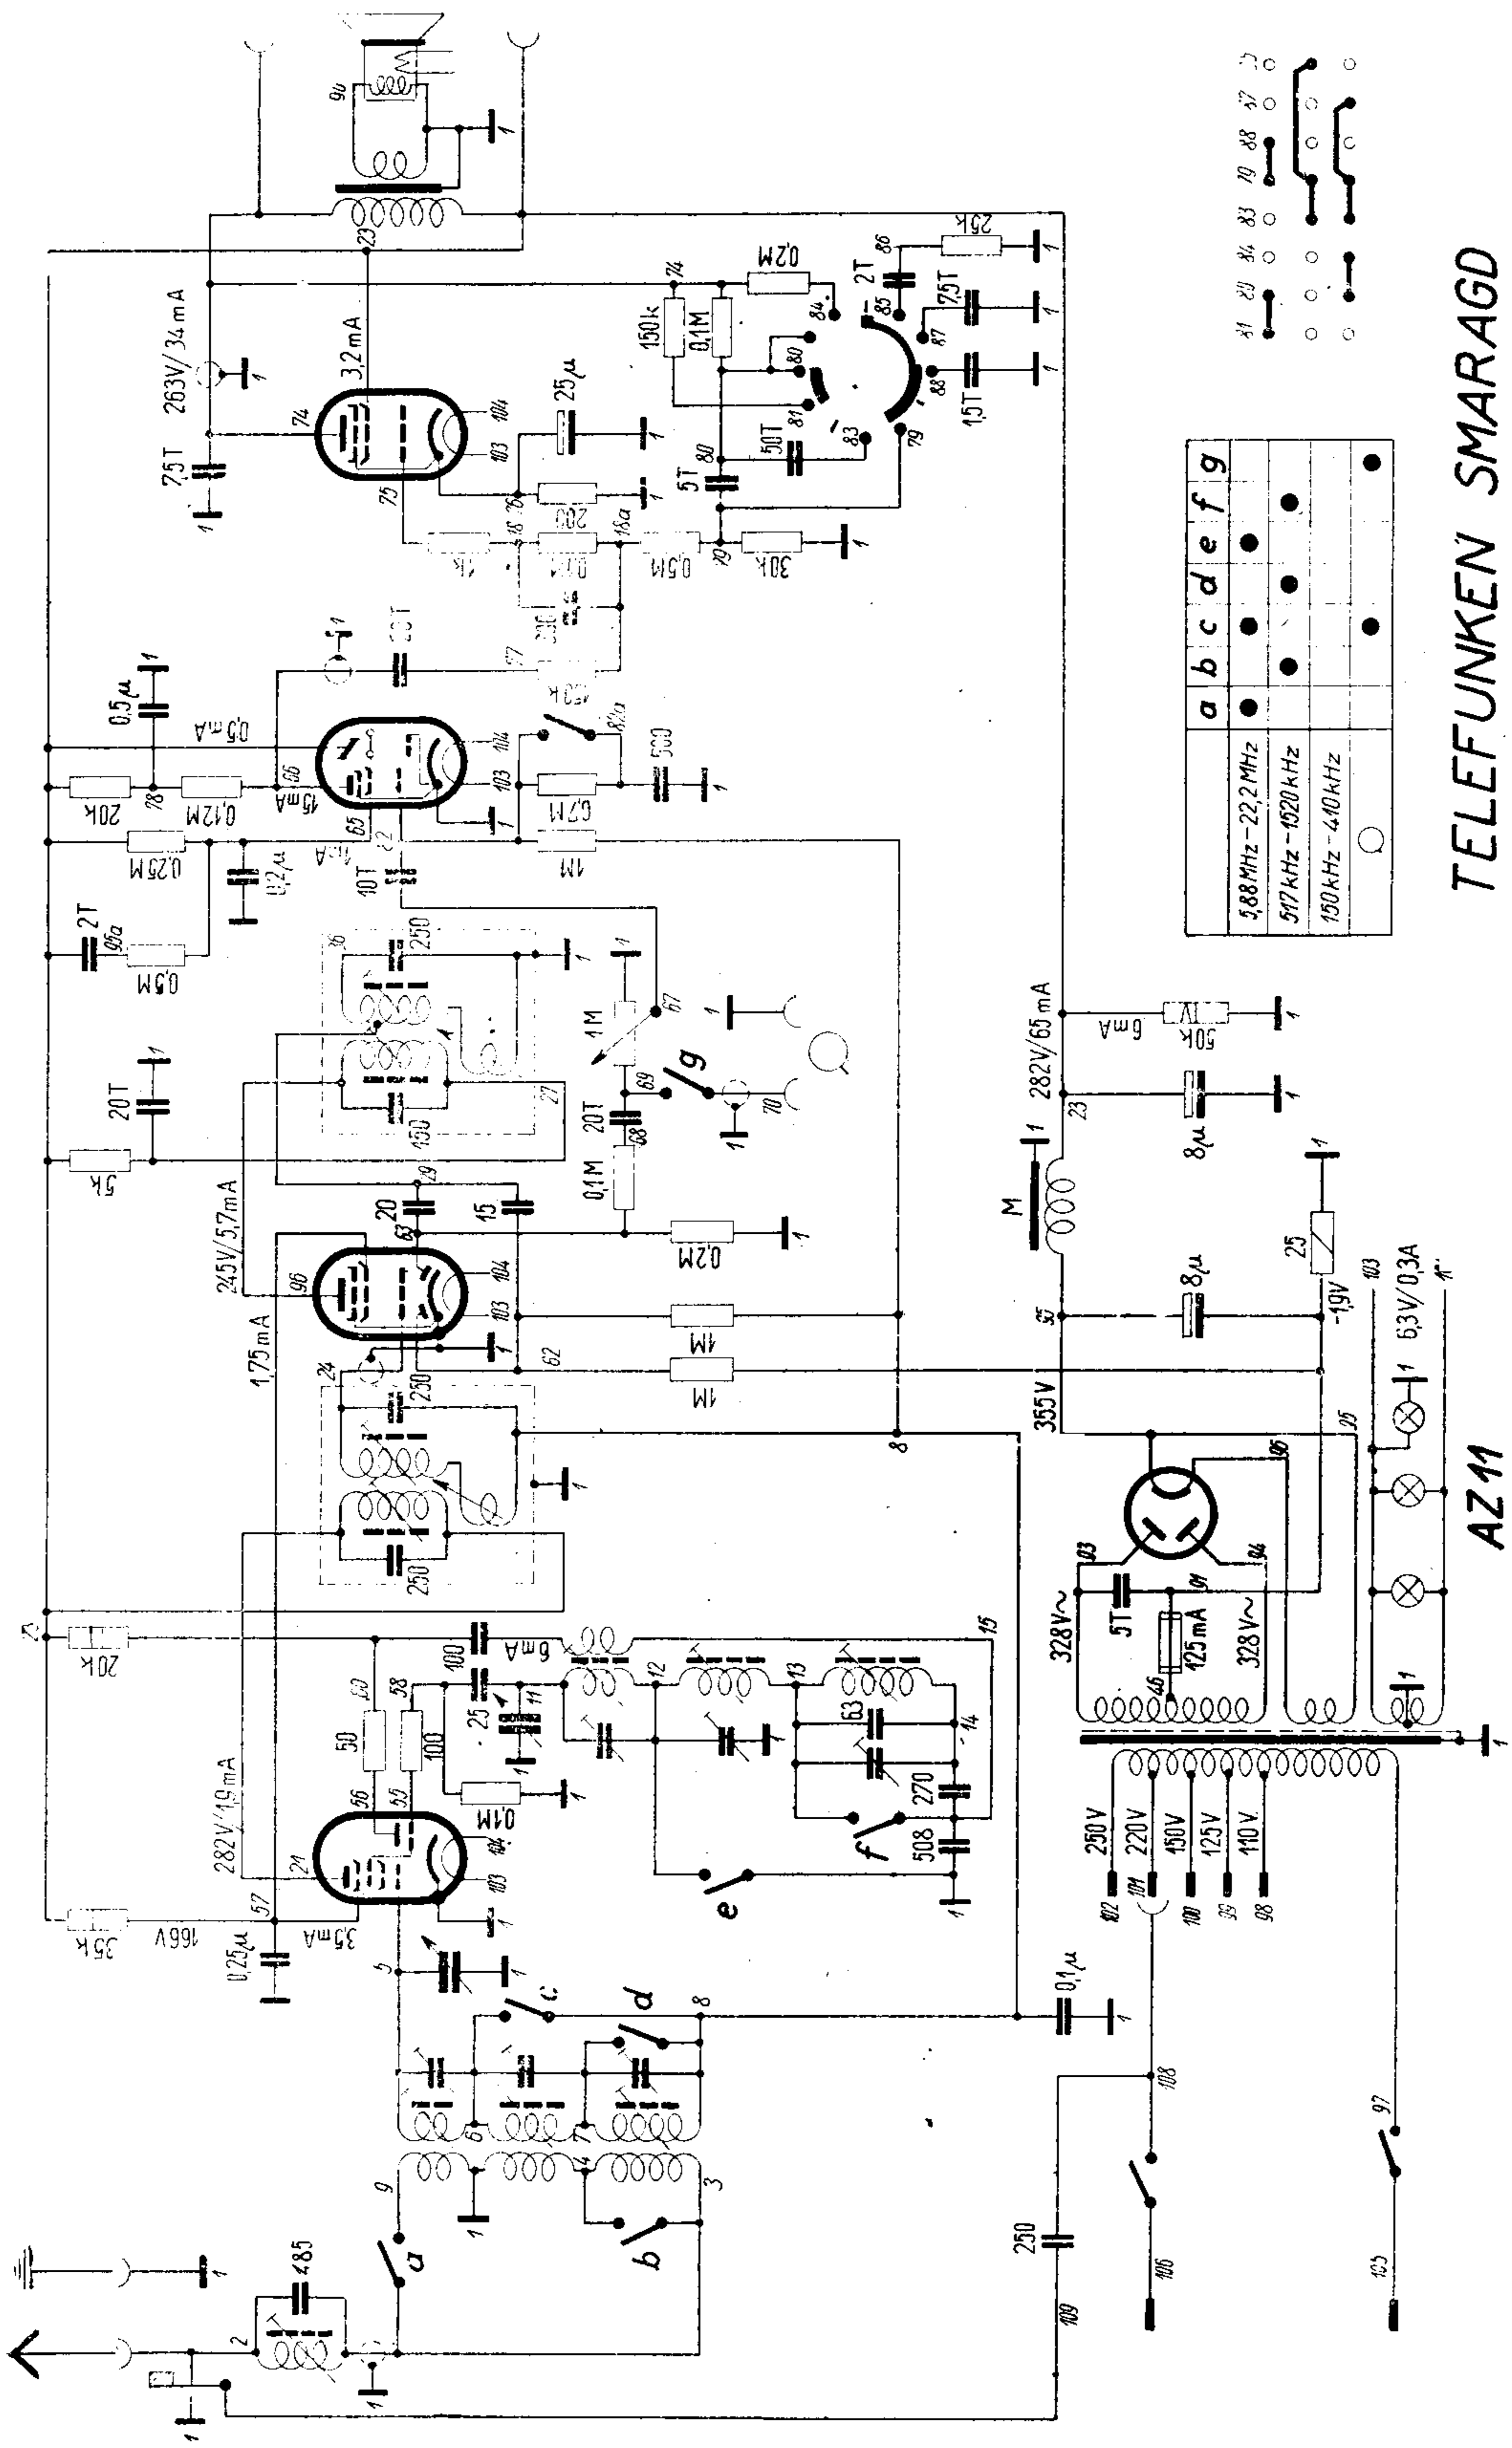

ECH11

EBF11

EFM11

EL11

	a	b	c	d	e	f	g
5.88 MHz - 22.2 MHz	●	●	●	●	●	●	●
577 kHz - 1920 kHz	●	●	●	●	●	●	●
150 kHz - 440 kHz	○	○	○	○	○	○	○

TELEFUNKEN SMARAGD

1944/45 MF = 490 kHz

AZ11